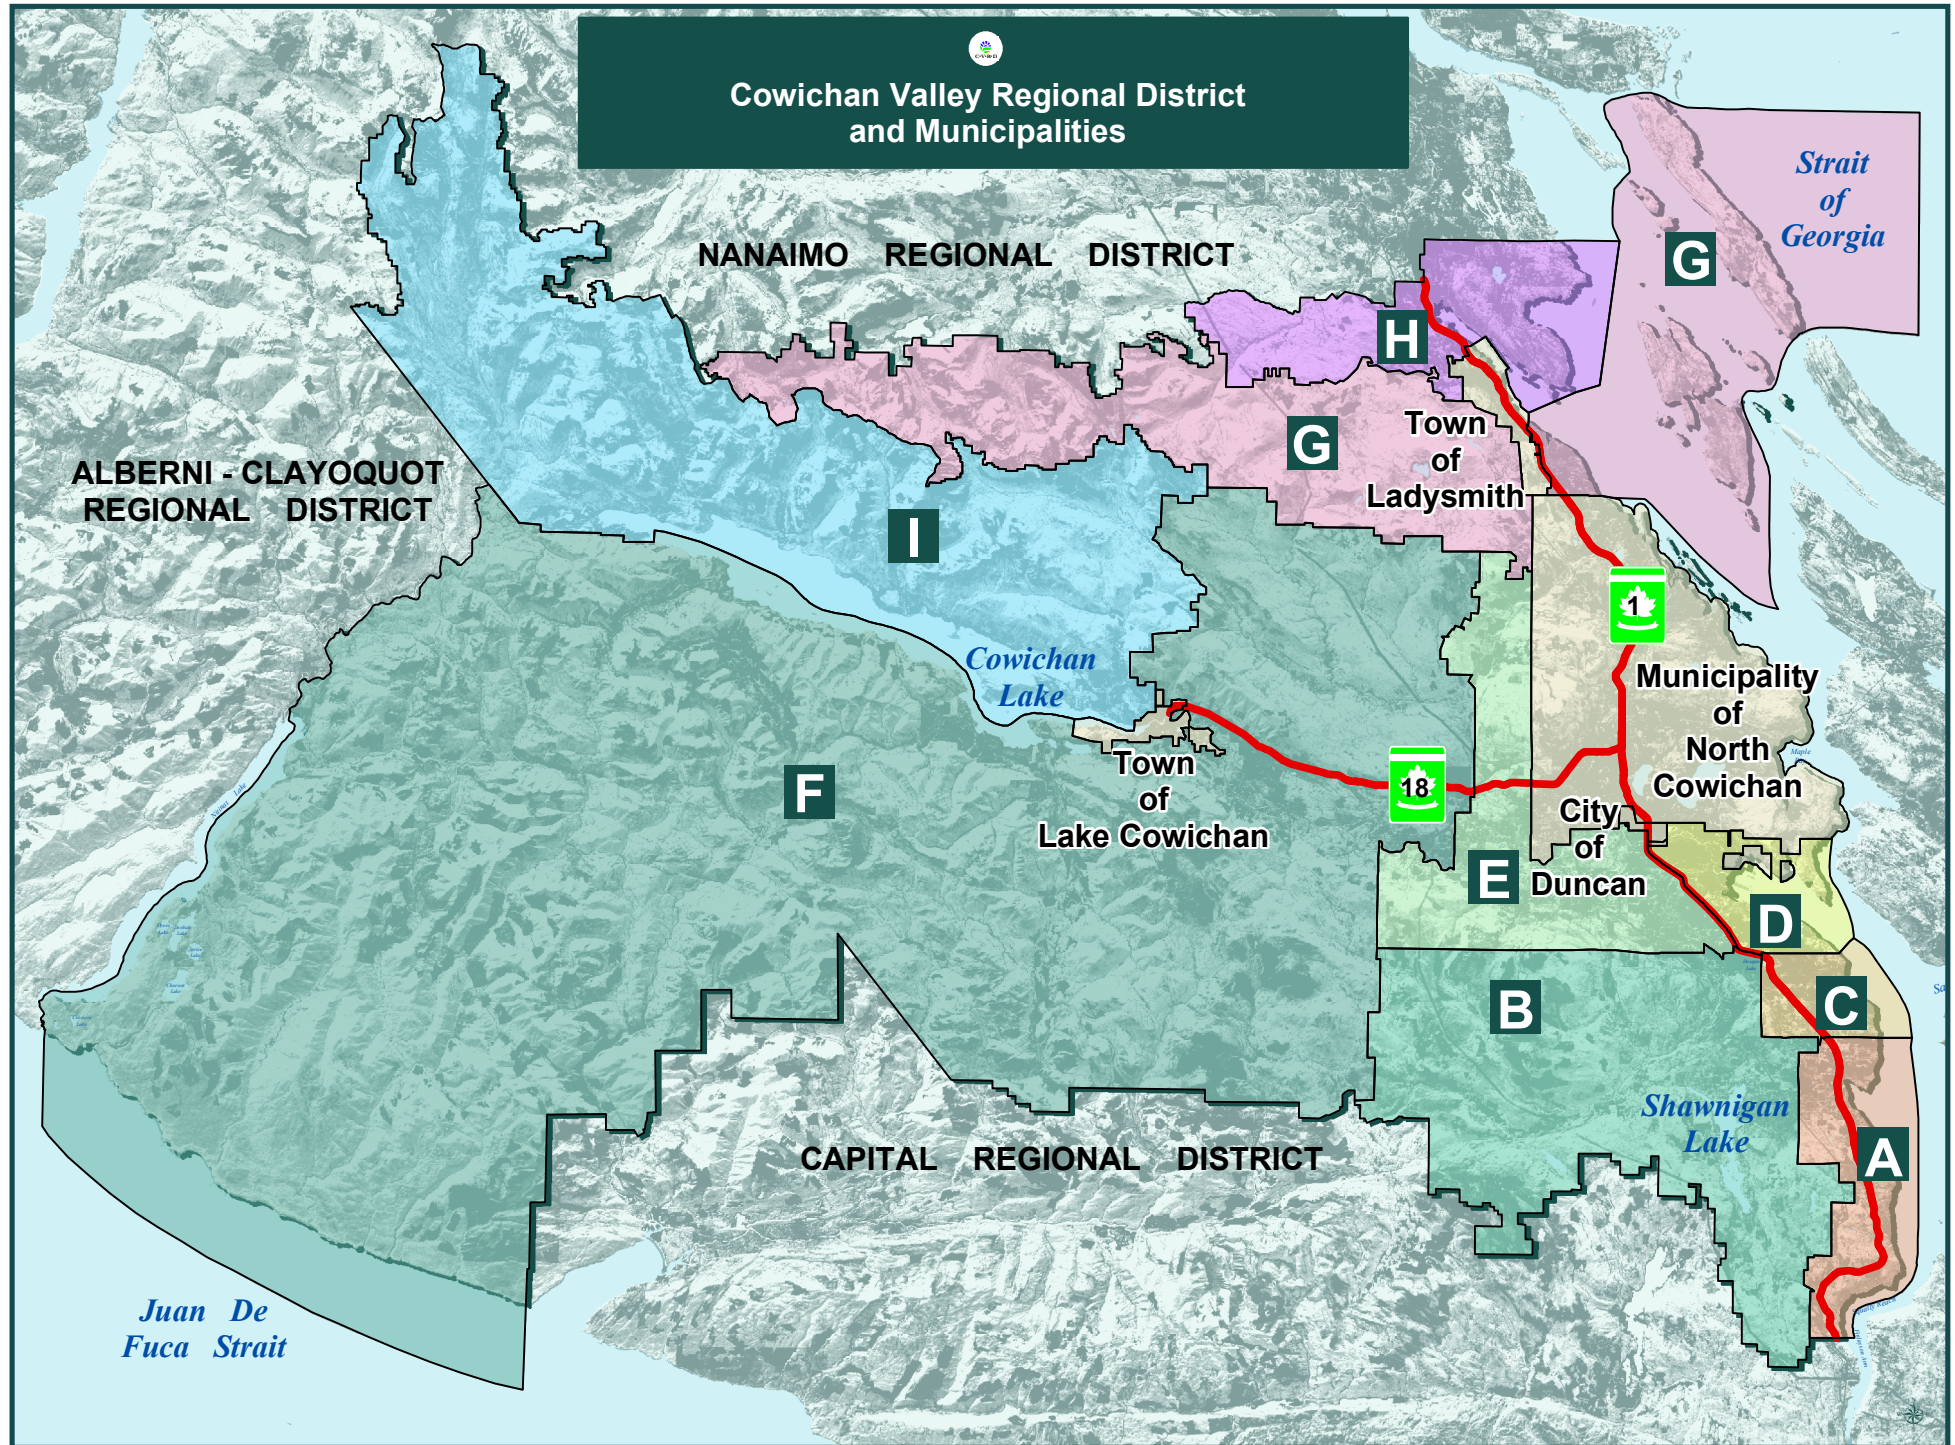

**Cowichan Valley Regional District
and Municipalities**

Road Index for Public Safety

Road	Fire Department	Jurisdiction	Address Range - Start	Address Range - End
1st Ave	Ladysmith	Town of Ladysmith	0	0
1st St	Duncan FD	City of Duncan	0	0
2nd Ave	Ladysmith	Town of Ladysmith	0	0
2nd St	Duncan FD	City of Duncan	0	0
3rd Ave	Ladysmith	Town of Ladysmith	0	0
3rd St	Duncan FD	City of Duncan	0	0
4th Ave	Ladysmith	Town of Ladysmith	0	0
4th Ave Ext	Ladysmith	Town of Ladysmith	0	0
4th St	Duncan FD	City of Duncan	0	0
5th Ave	Ladysmith	Town of Ladysmith	0	0
6th Ave	Ladysmith	Town of Ladysmith	0	0
Abbey Rd	Maple Bay FD	Municipality of North Cowichan	0	0
ADAMS CLOSE	Mill Bay VFD	C	1107	1116
Adelaide St	Crofton FD	Municipality of North Cowichan	0	0
ADSHEAD ROAD	North Oyster VFD	H	13432	13849
Agira Rd	Southend FD	Municipality of North Cowichan	0	0
AHO ROAD	North Oyster VFD	H	4762	5120
AIKMAN ROAD	Malahat VFD	A	1012	1043
AIKMAN ROAD	Unassigned	B	1320	1320
AIRBRIGHT LANE	Shawnigan Lake VFD	B	2065	2091
Aitken Rd	Maple Bay FD	Municipality of North Cowichan	0	0
AKIRA ROAD	Sahtlam VFD	E	4370	4507
Al Wilson Grove	Duncan FD	City of Duncan	0	0
Alberta Pl	Crofton FD	Municipality of North Cowichan	0	0
ALDER CRESCENT	Youbou VFD	I	10662	10700
ALDER GLEN ROAD	Cowichan Bay VFD	D	4620	4651
Alder St	Chemainus VFD	Municipality of North Cowichan	0	0
Alderlea St	Duncan FD	City of Duncan	0	0
Alderlea St	Southend FD	City of Duncan	0	0