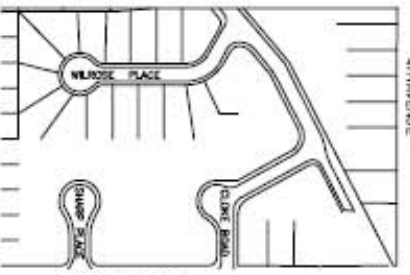

SIGN STATION/TEMPORARY STREET CLOSURE APPLICATION (Check all that apply)

Sign Station Temporary Street Closure

Submit form to City Hall
410 Esplanade, Ladysmith or
email to info@ladysmith.ca

1. EVENT INFORMATION		
EVENT:	DATE(S):	
2. CONTACT INFORMATION		
NAME:	ORGANIZATION:	
MAILING ADDRESS:		EMAIL:
CITY:	PROV	POSTAL CODE:
PHONE NO:	CELL NO:	FAX NO:
3. SIGN STATION REQUEST		
SIGN STATION(S) REQUESTED: <input type="checkbox"/> Cenotaph (North) <input type="checkbox"/> Davis Road (South)		
DISPLAY DATES REQUESTED: Display updated Mondays (Note 2 week display limit – unless otherwise approved)		
DESIGN GUIDELINES FOR SIGN	Material: 4' x 8' coroplast Letter Size: Minimum 6" for primary letters Content: Primary – community event and date(s); Secondary – graphics or sponsor logo	
4. STREET CLOSURE REQUEST		
STREET REQUESTED FOR CLOSURE:	ROAD 1:	ROAD 2: If applicable
FROM (CLOSEST CROSS ROAD):		
TO (CLOSEST CROSS ROAD):		
DATE(S) REQUESTED:		
TIME CLOSED: (ex. 3:00 p.m. – 5:30 p.m.)		
5. DETAILS		
ARE BARRICADES NEEDED?	<input type="checkbox"/> YES <input type="checkbox"/> NO	Number Required:
WILL TRANSIT NEED TO BE REROUTED?	<input type="checkbox"/> YES <input type="checkbox"/> NO	
OTHER INFORMATION:		
PLEASE USE MAP ON REVERSE SIDE TO MARK SECTION(S) OF STREET(S) REQUIRING CLOSURE		

Aggie Fields and Aggie Hall

Lodge on 4th, Ambulance and Ladysmith Health Centre

- Frank Jameson Community Centre
- Ladysmith Secondary School
- Ladysmith Primary School
- Fire Hall
- TOL Public Works Yard
- RCMP