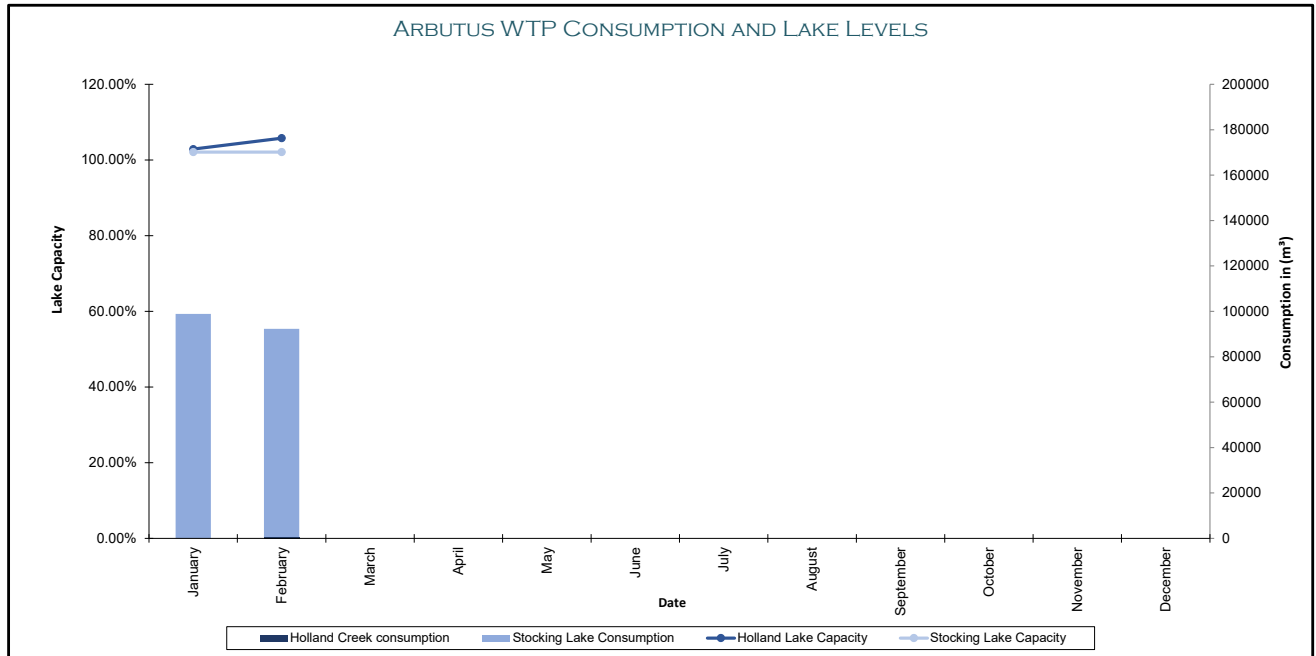

TOWN OF LADYSMITH - CONSUMPTION AND LAKE LEVELS

2026 - YEARLY REPORT

Date	Monthly Flow		Combined Flow	Lake Levels			
	Stocking Lake	Holland Creek		Stocking Lake		Holland Lake	
	m³	m³	m³	cm +/-	% Capacity	cm +/-	% Capacity
January	98875	0	98875	10	102.1%	10	102.9%
February	91647	627	92274	10	102.1%	20	105.8%
March							
April							
May							
June							
July							
August							
September							
October							
November							
December							

Total	190522	627	191149
Average	95261	314	95575

TOWN OF LADYSMITH - CONSUMPTION AND LAKE LEVELS

JANUARY 2026 - MONTHLY REPORT

Date	Daily Flow		Daily Combined Flow	Lake Levels			
	Stocking Lake	Holland Creek		Stocking Lake		Holland Lake	
	m³	m³		cm +/-	% Capacity	cm +/-	% Capacity
01-Jan	3021	0	3021				
02-Jan	3130	0	3130				
03-Jan	3225	0	3225				
04-Jan	3252	0	3252				
05-Jan	3241	0	3241				
06-Jan	3041	0	3041				
07-Jan	3142	0	3142	10	102.1%	6	101.7%
08-Jan	3233	0	3233				
09-Jan	3452	0	3452				
10-Jan	3081	0	3081				
11-Jan	3079	0	3079				
12-Jan	3010	0	3010				
13-Jan	3252	0	3252				
14-Jan	3078	0	3078				
15-Jan	3020	0	3020	15	103.1%	9	102.6%
16-Jan	3325	0	3325				
17-Jan	3160	0	3160				
18-Jan	3192	0	3192				
19-Jan	3241	0	3241				
20-Jan	3198	0	3198				
21-Jan	3252	0	3252				
22-Jan	3246	0	3246				
23-Jan	3226	0	3226	20	104.2%	20	105.8%
24-Jan	3190	0	3190				
25-Jan	3290	0	3290				
26-Jan	3372	0	3372				
27-Jan	3359	0	3359				
28-Jan	3066	0	3066				
29-Jan	3122	0	3122	10	102.1%	10	102.9%
30-Jan	3230	0	3230				
31-Jan	3149	0	3149				